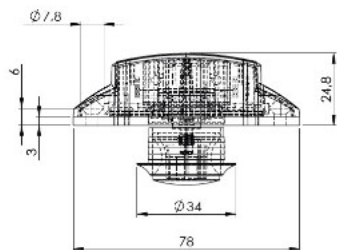

PRODUCT SHEET

Description:

Push Lock "RV", F/13-18 mm,"Round", CPL Plastic Knob & Brown Body, Inkl Steel L-Shaped Striking Plate

Item number:

14.03.047-0

Units	Box	Carton	HS Code	Barcode
Pcs.			8301300000	 5704866520669