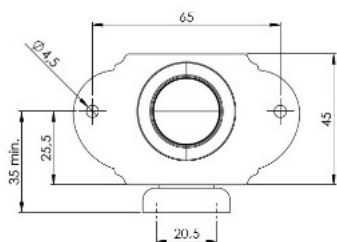

PRODUCT SHEET

Description:

Push Lock "RV", F/13-18 mm,"Round", CPL Plastic Knob & Brown Body, Inkl Steel L-Shaped Striking Plate

Item number:

14.03.047-0

Units	Box	Carton	HS Code	Barcode
Pcs.			8301300000	 5704866520669