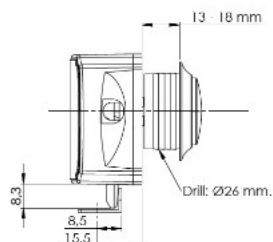

PRODUCT SHEET

Description:

Push Lock "RV", F/13-18 mm,"Round", CPL Plastic Knob & Brown Body, Inkl Steel L-Shaped Striking Plate

Item number:

14.03.047-0

Units	Box	Carton	HS Code	Barcode
Pcs.			8301300000	 5704866520669