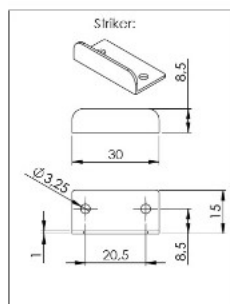

PRODUCT SHEET

Description:

Push Lock "RV", F/13-18 mm,"Round", CPL Plastic Knob & Brown Body, Inkl Steel L-Shaped Striking Plate

Item number:

14.03.047-0

Units	Box	Carton	HS Code	Barcode
Pcs.			8301300000	 5704866520669